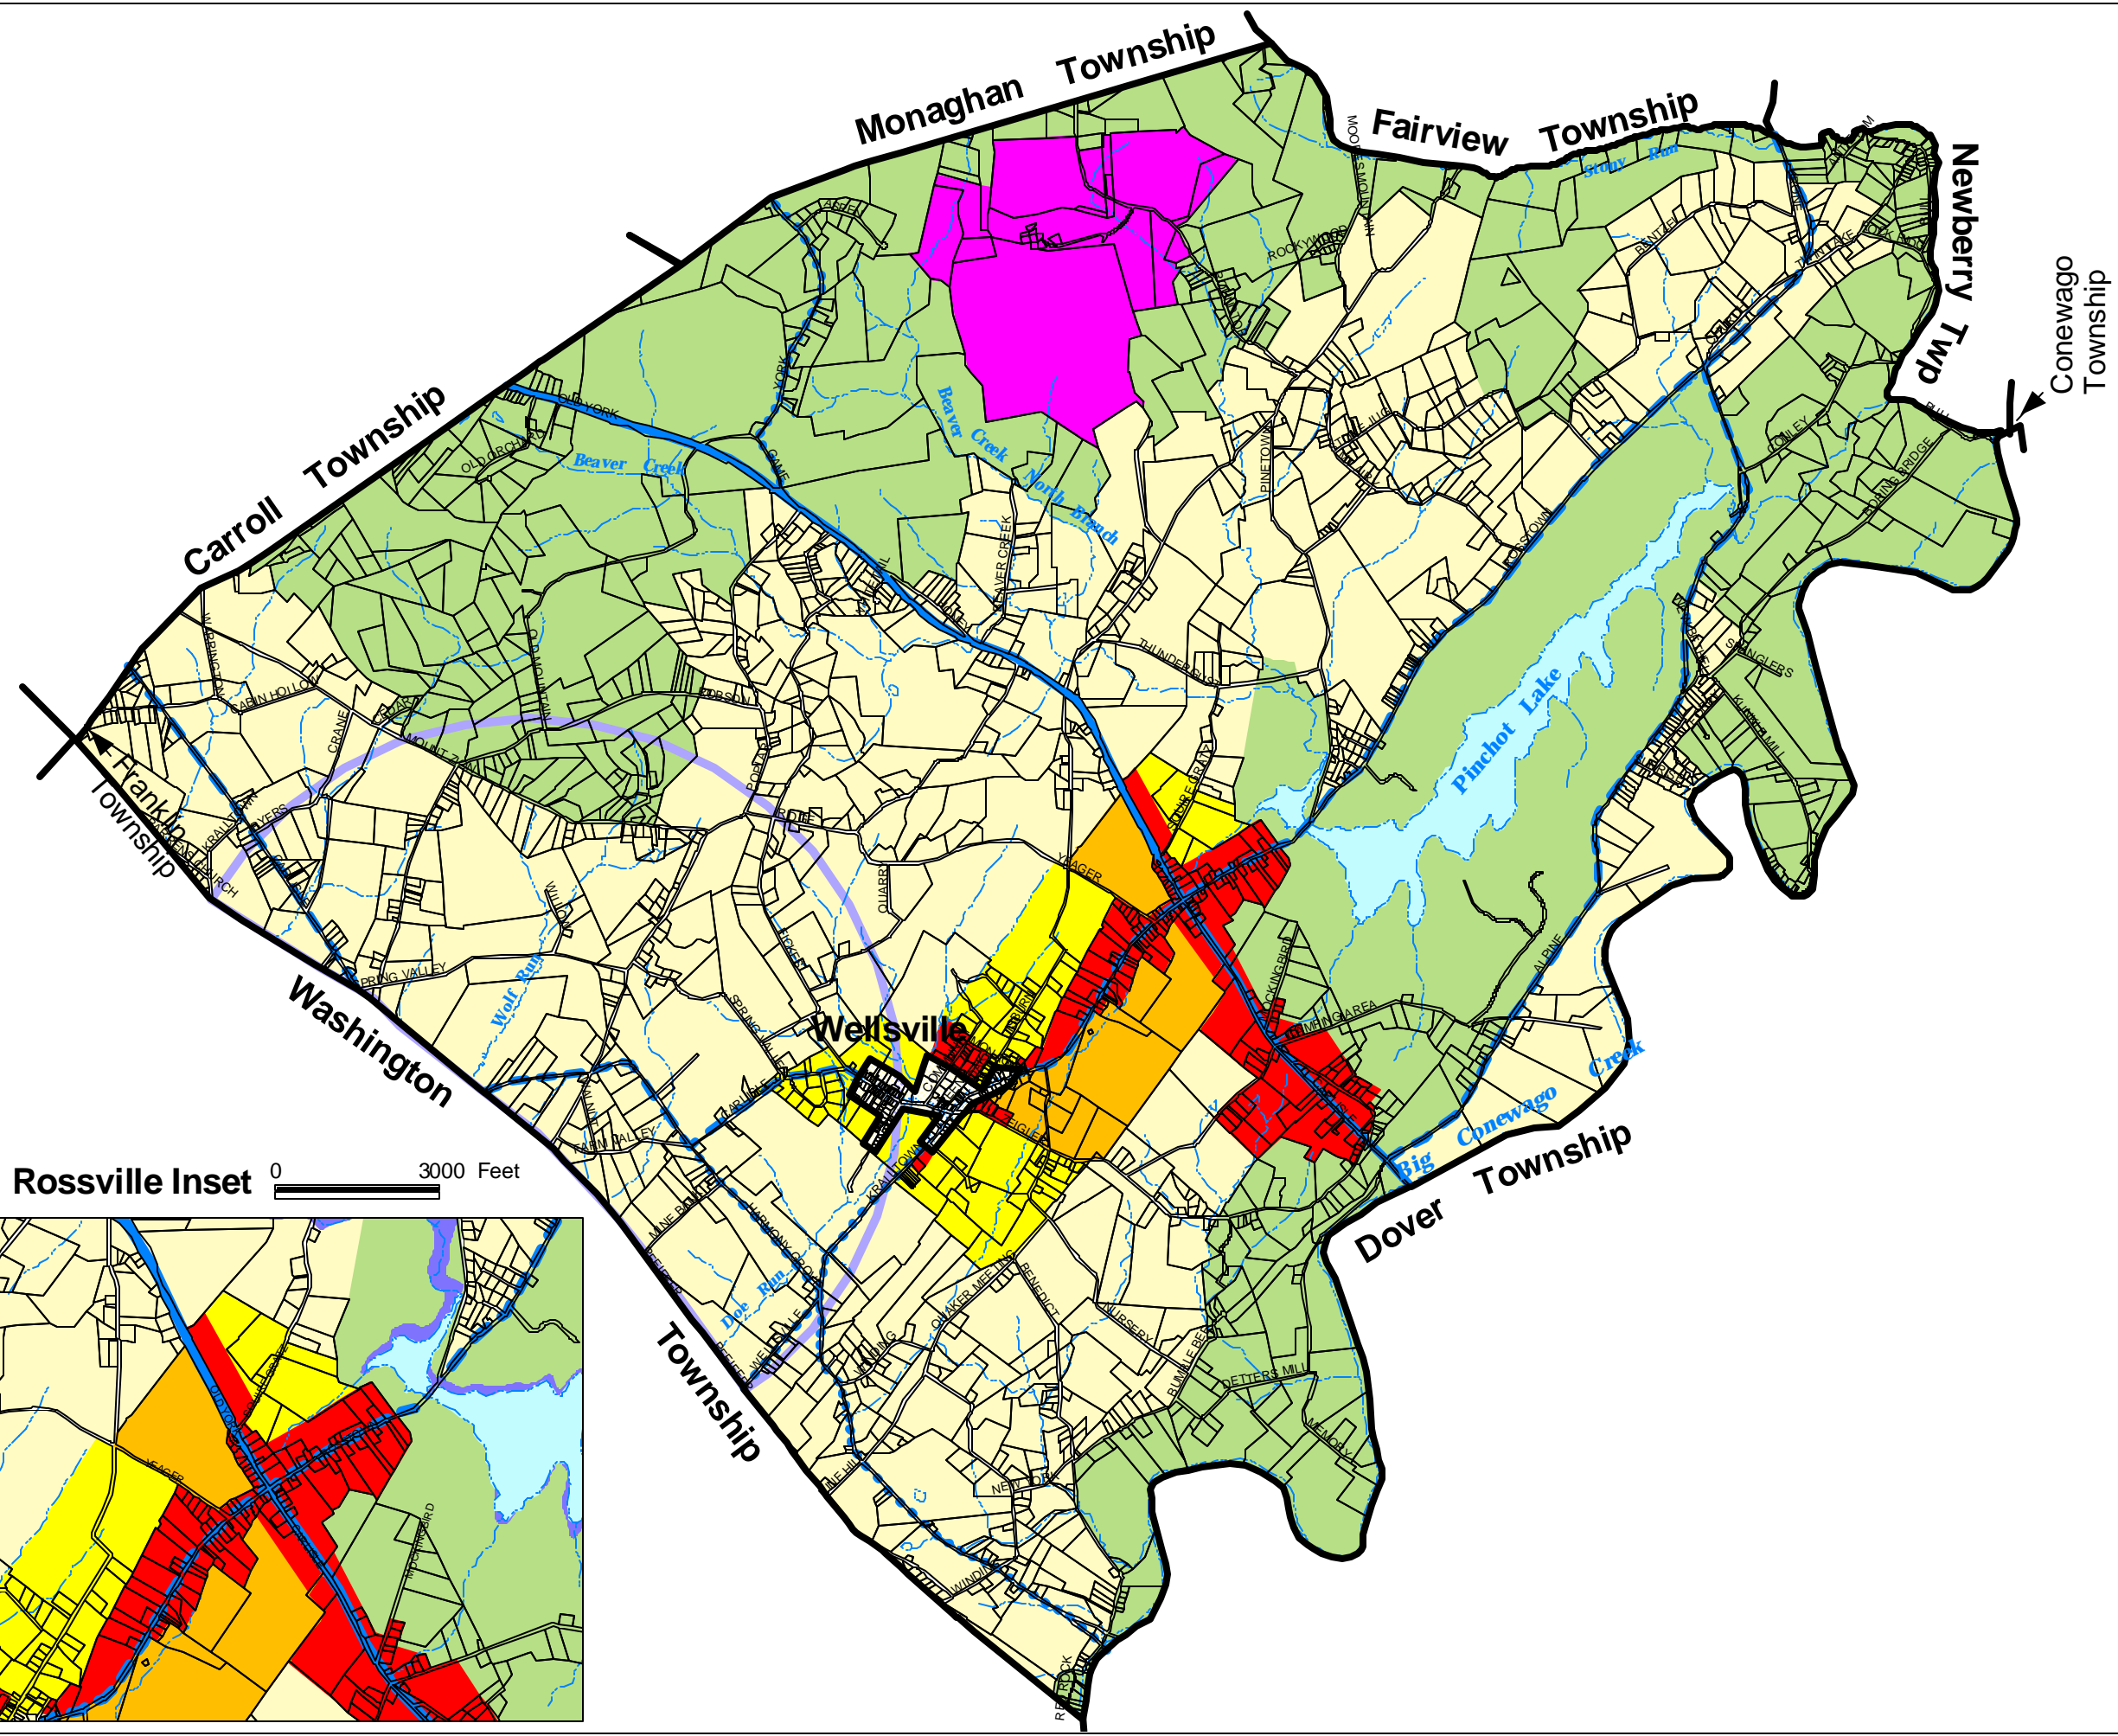

WARRINGTON TOWNSHIP

YORK COUNTY, PA

Amended - November, 2011

ZONING MAP

ROAD CLASSIFICATION

-  Arterial
-  Major Collector
-  Minor Collector
-  AIRPORT HAZARD ZONE

ZONES

-  Conservation
-  Rural Agricultural
-  Residential
-  Village Residential
-  Village Commercial
-  Commercial Recreation

4000 0 4000 Feet

Rossville Inset 0 3000 Feet