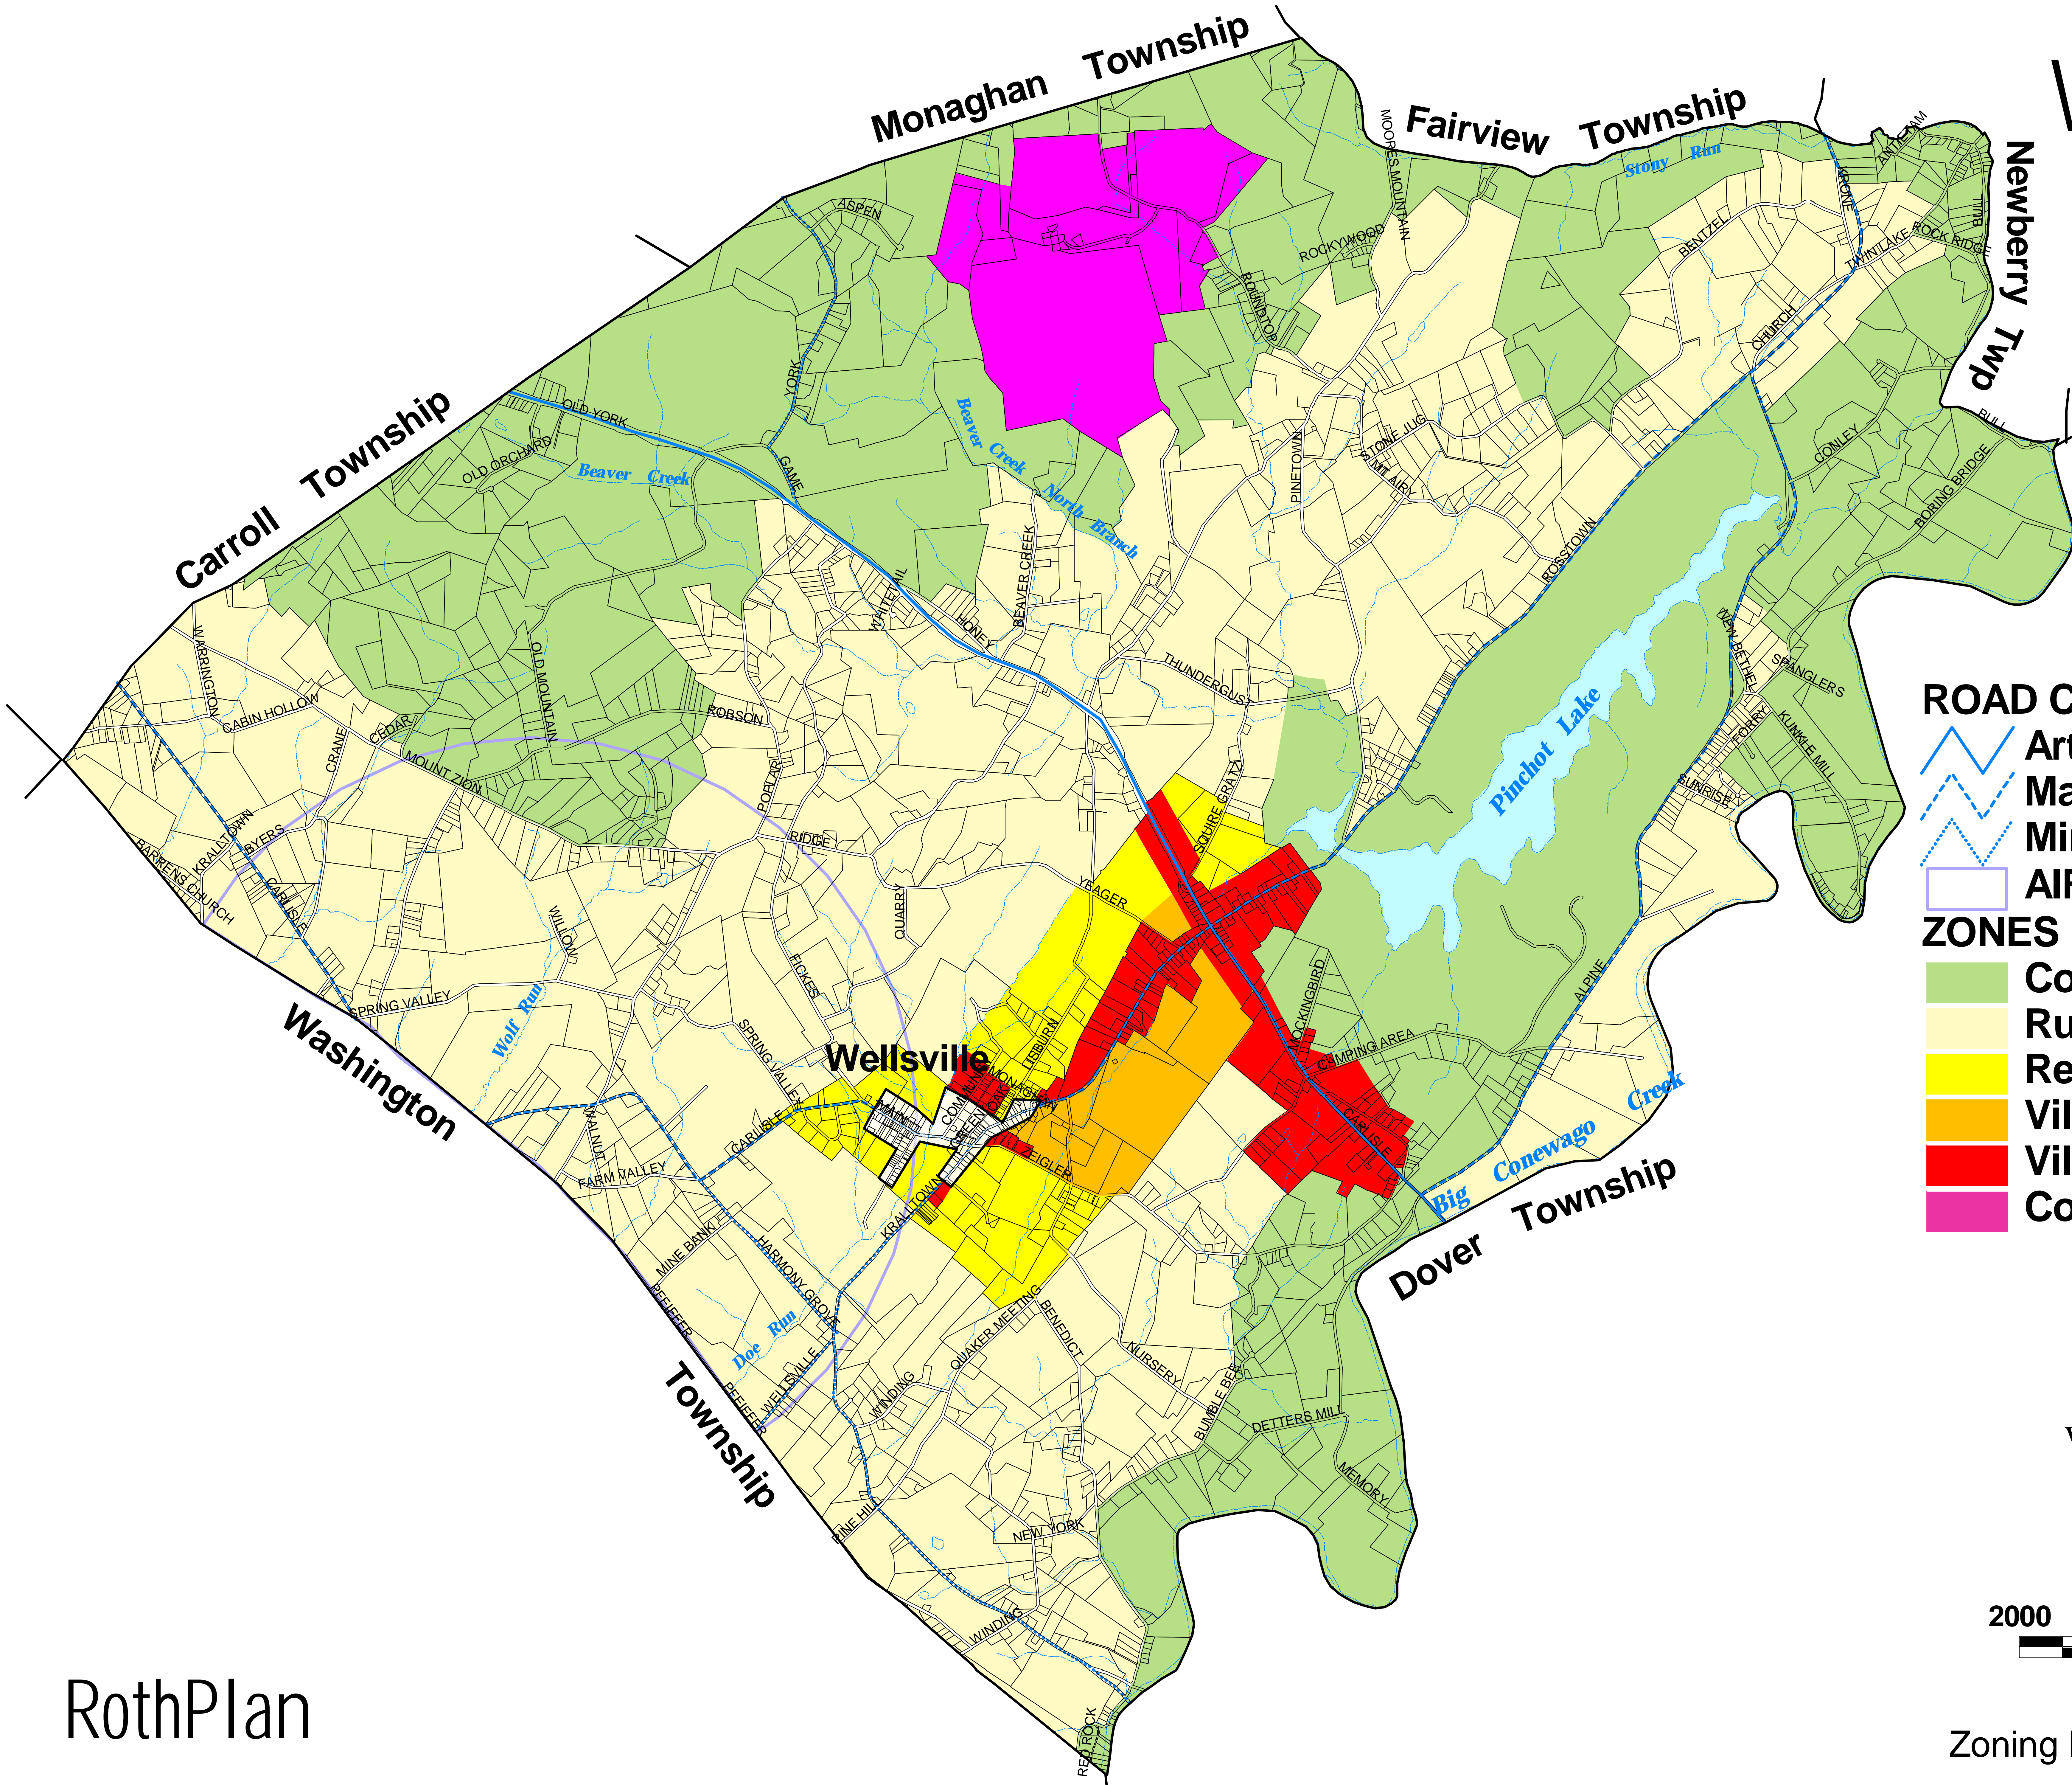

# Warrington Township Official Zoning Map

**ROAD CLASSIFICATION**

- Arterial
- Major Collector
- Minor Collector
- AIRPORT HAZARD ZONE

**ZONES**

- Conservation
- Rural Agricultural
- Residential
- Village Residential
- Village Commercial
- Commercial Recreation