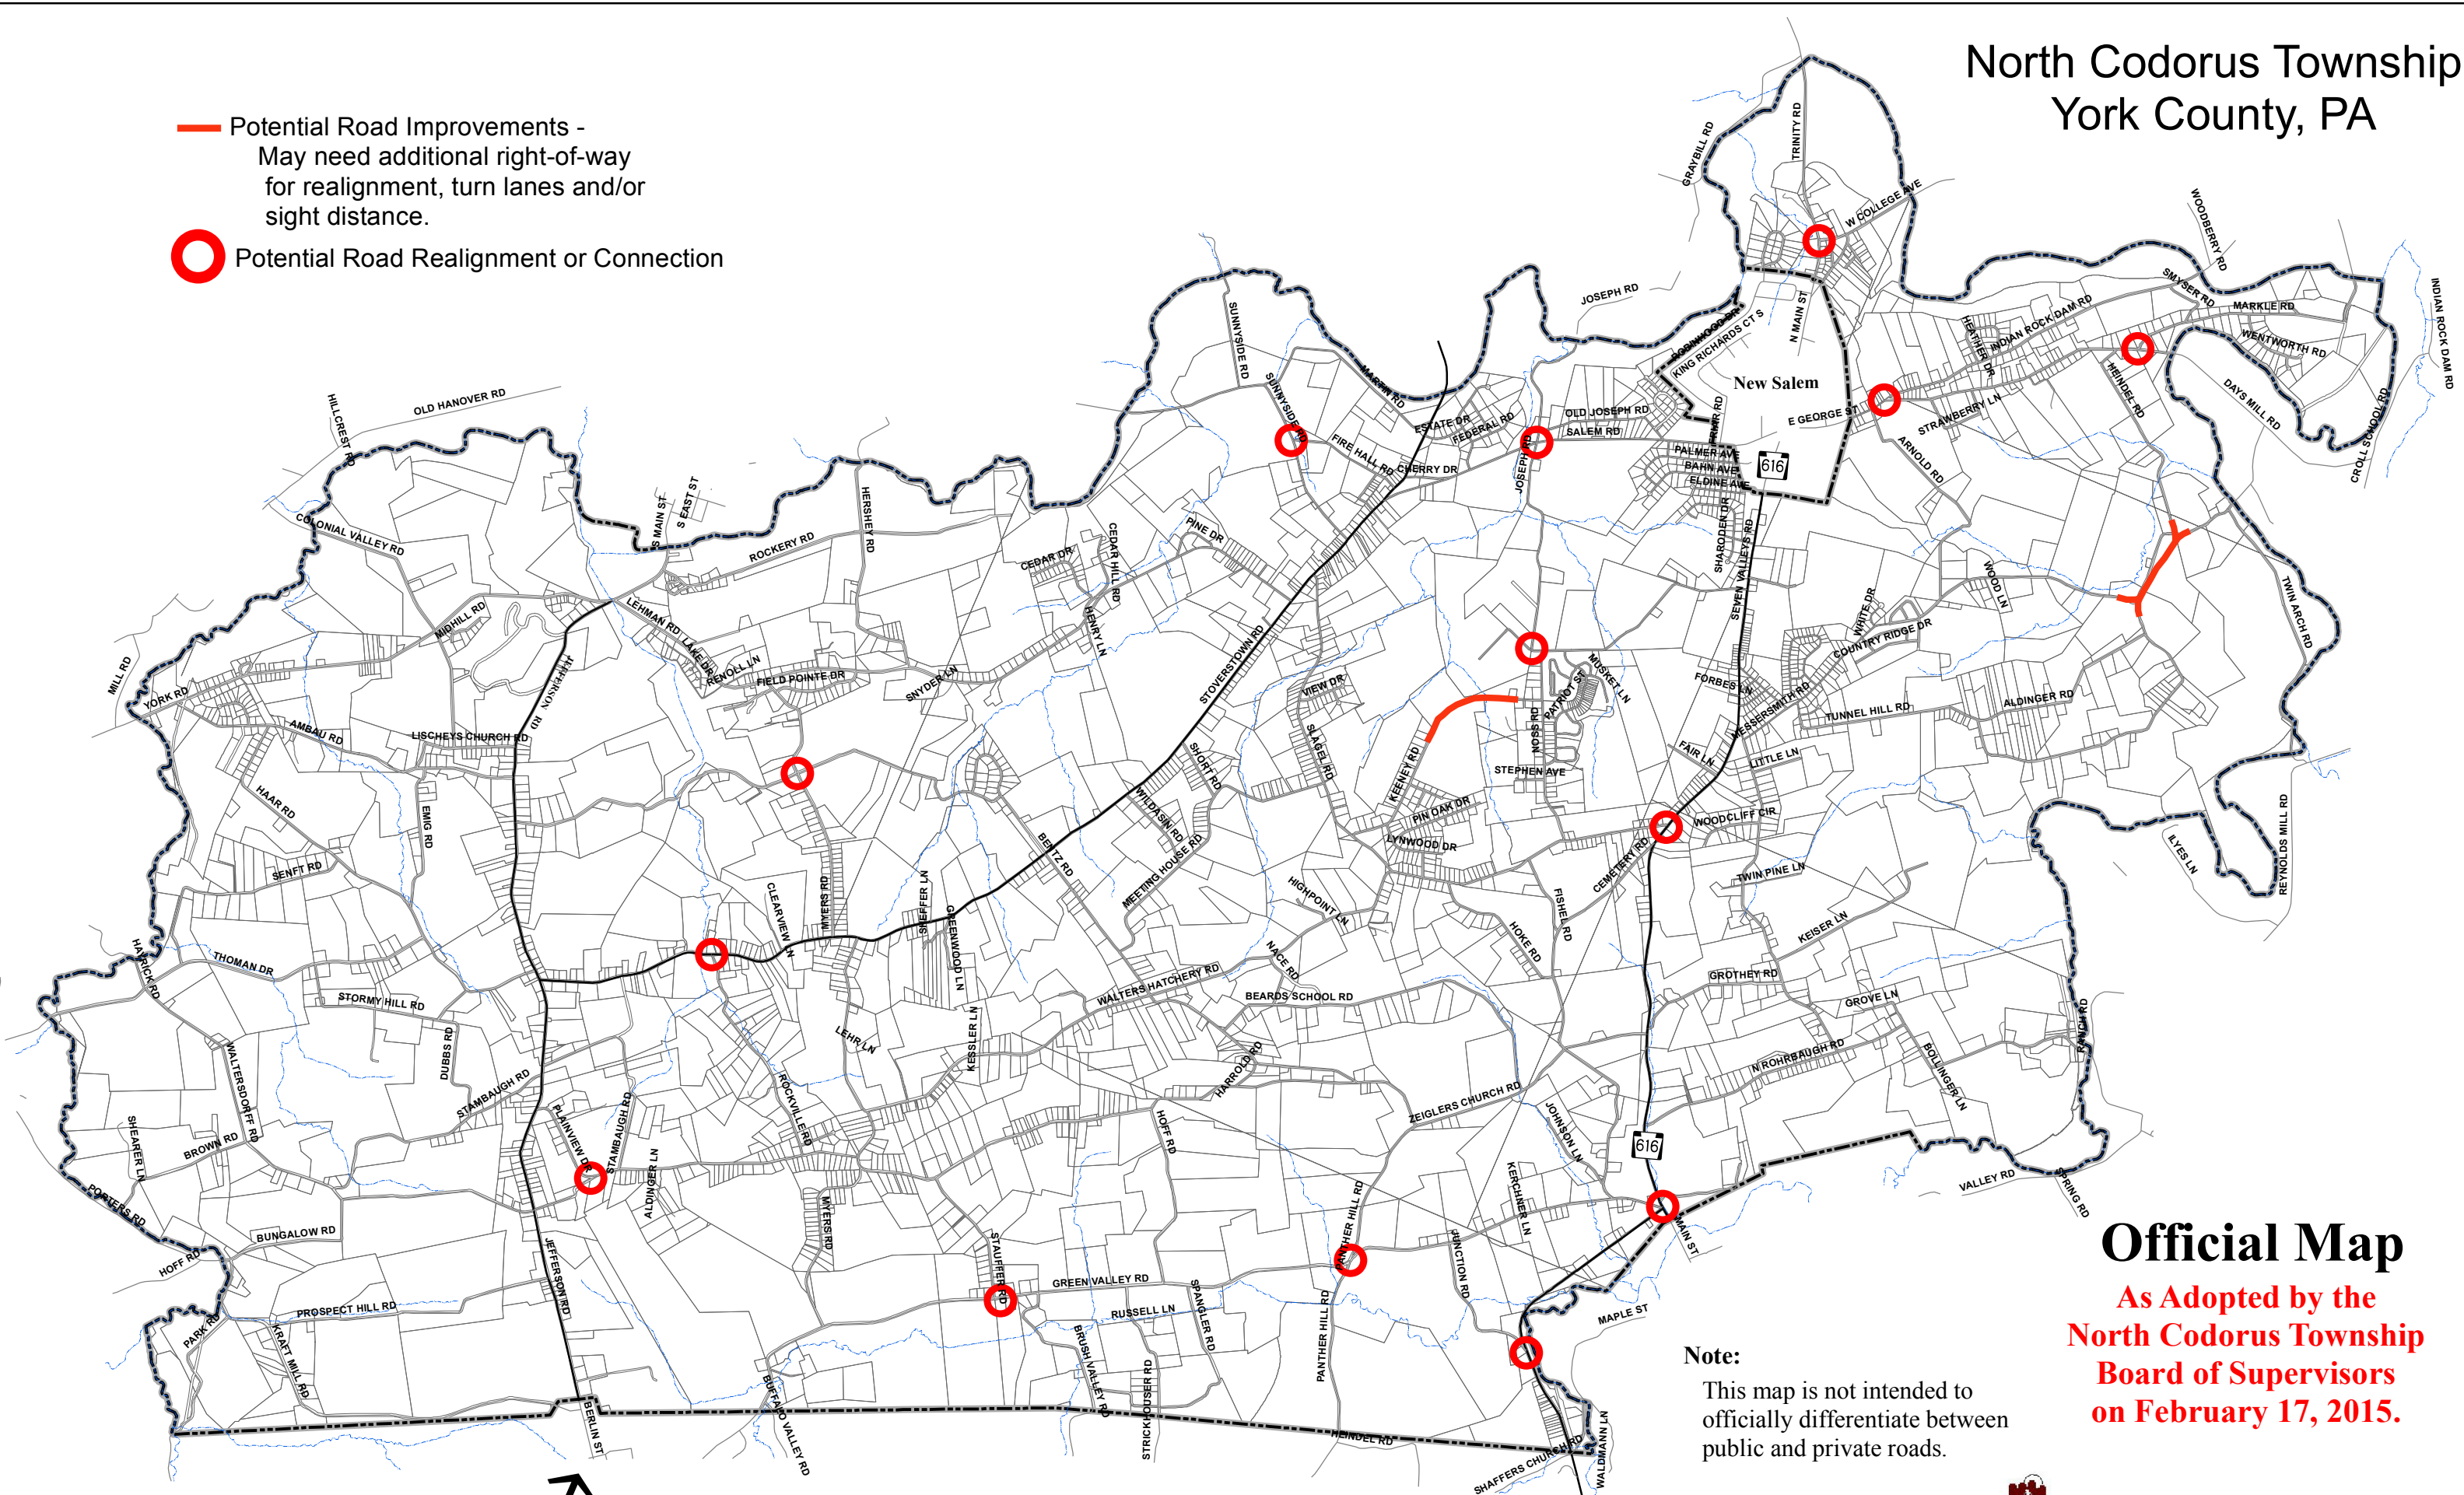

North Codorus Township York County, PA

- Potential Road Improvements -
May need additional right-of-way
for realignment, turn lanes and/or
sight distance.
- Potential Road Realignment or Connection

Official Map
 As Adopted by the
 North Codorus Township
 Board of Supervisors
 on February 17, 2015.

Note:
 This map is not intended to
 officially differentiate between
 public and private roads.

Source of base information:
 York County Planning Commission, 2012