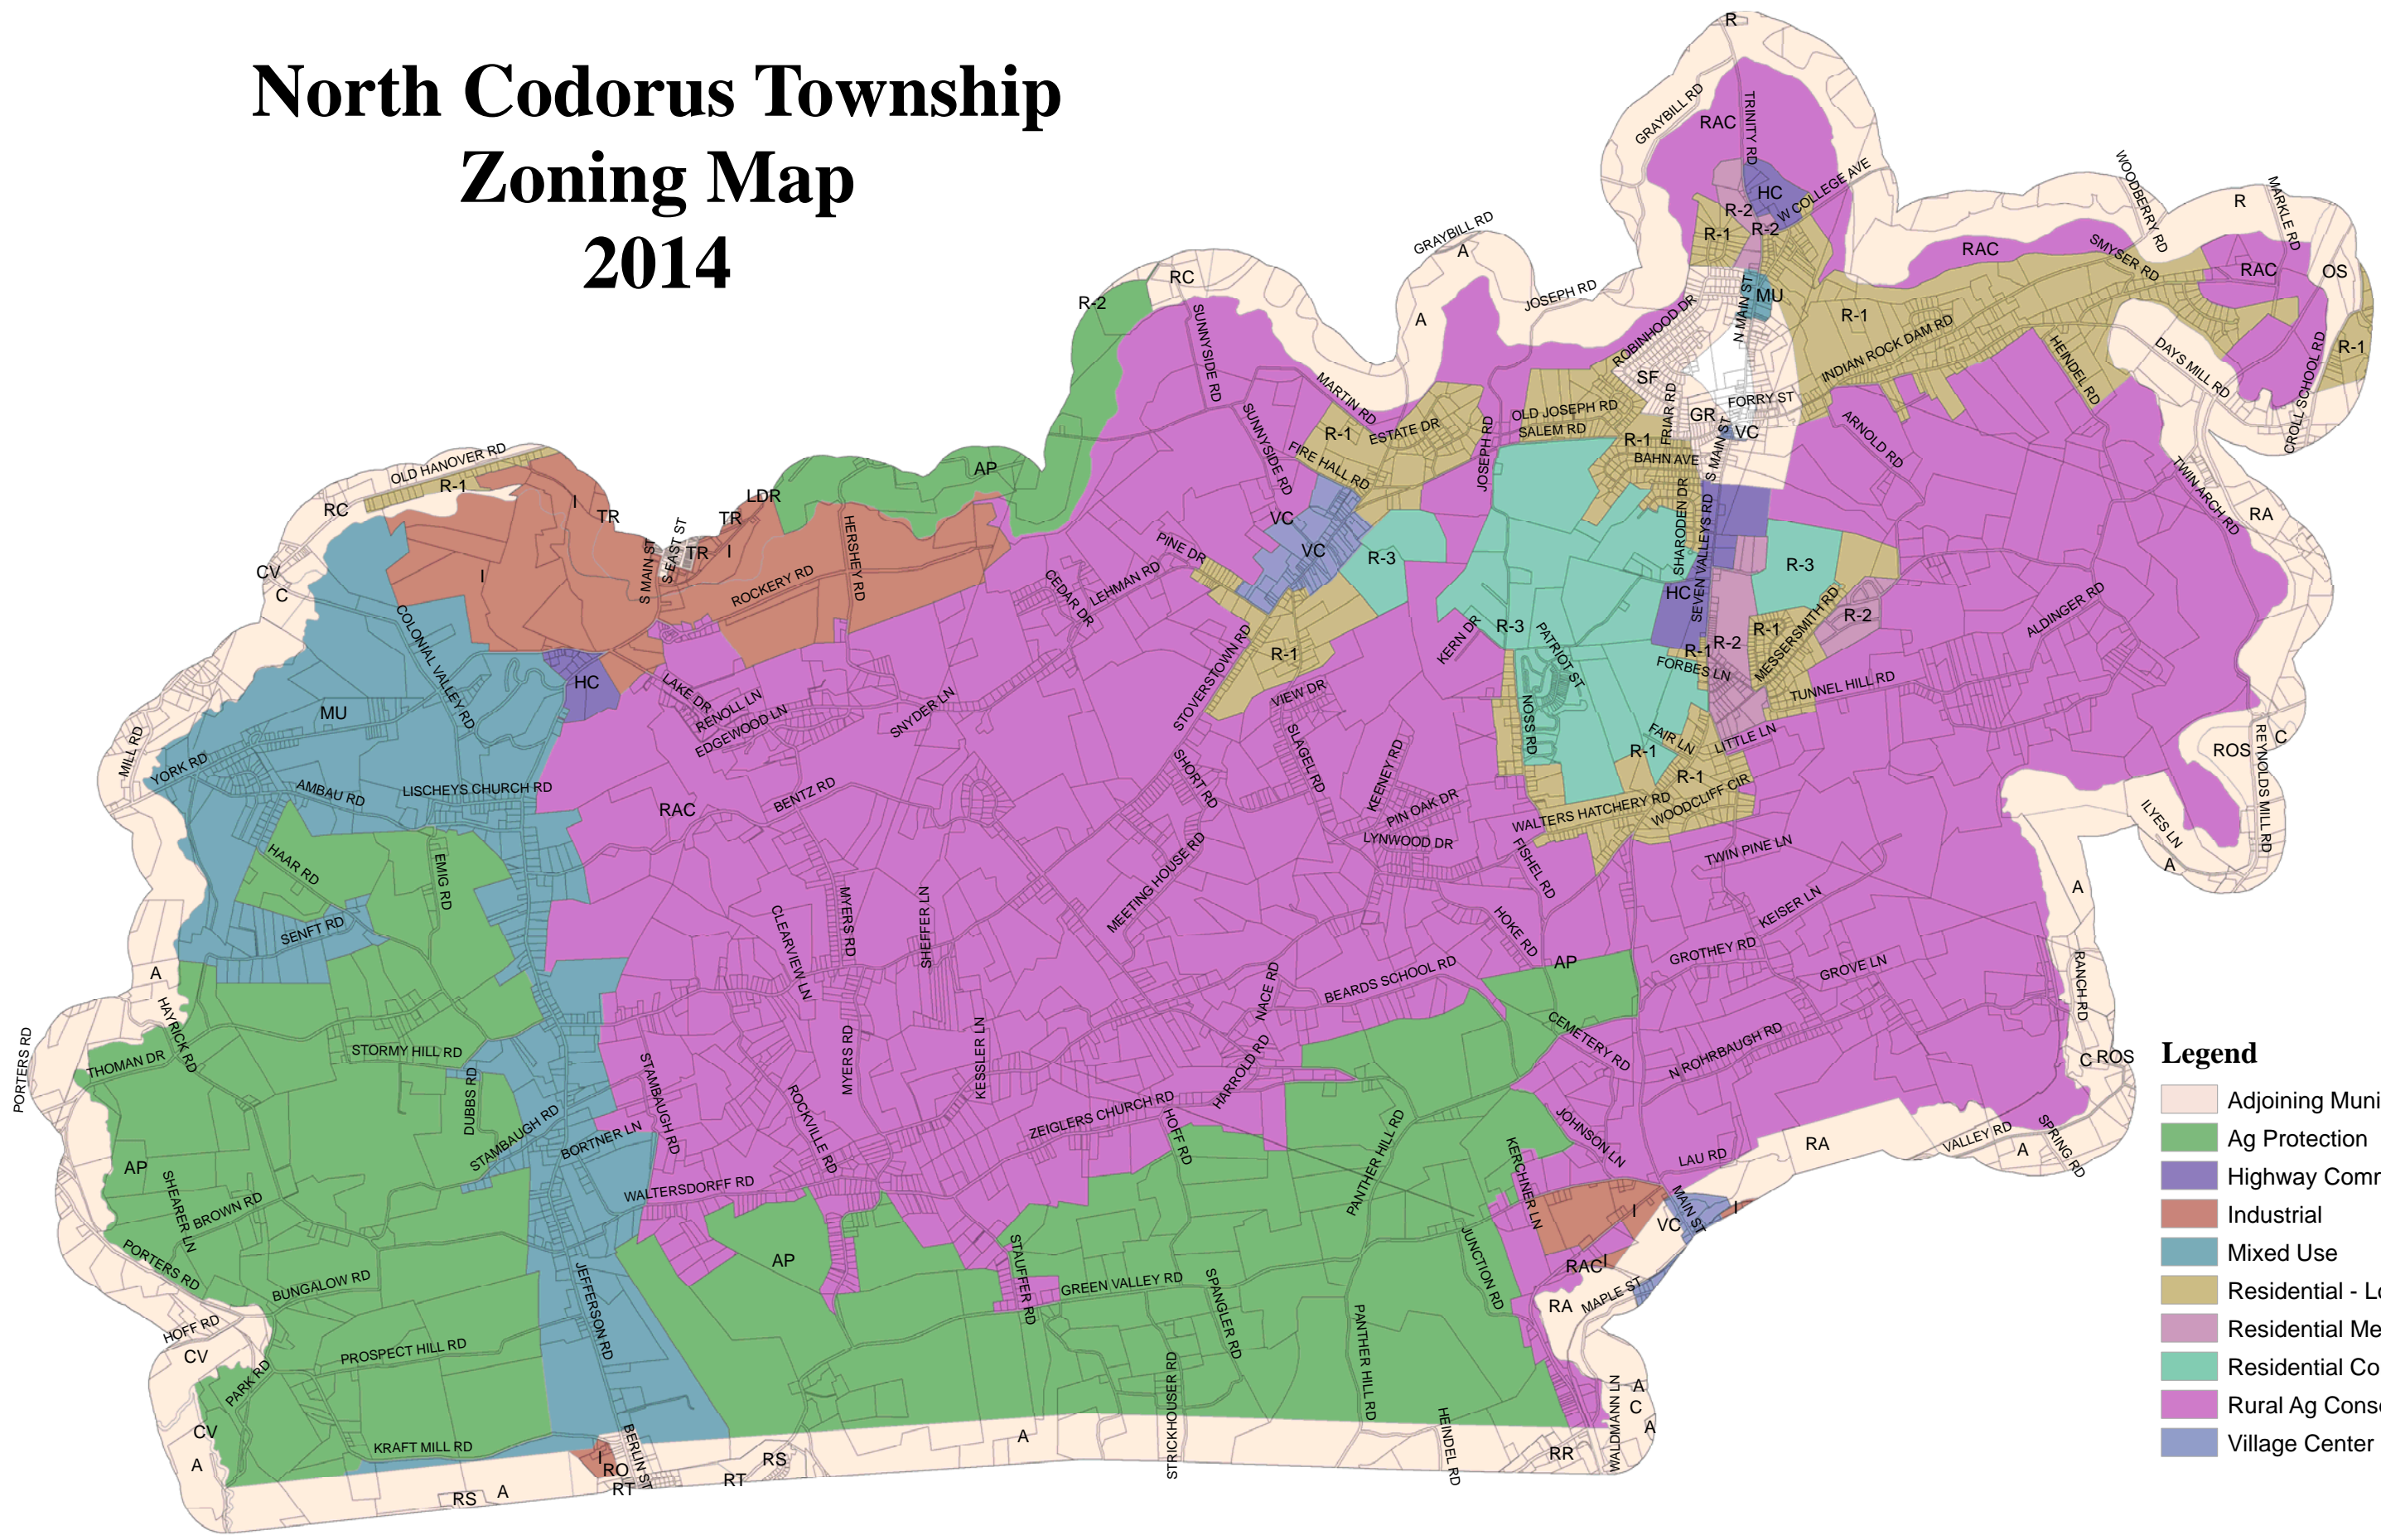

# North Codorus Township Zoning Map 2014

- Legend**
- Adjoining Municipality
  - Ag Protection
  - Highway Commercial
  - Industrial
  - Mixed Use
  - Residential - Low Density
  - Residential Med. Density
  - Residential Community
  - Rural Ag Conservation
  - Village Center